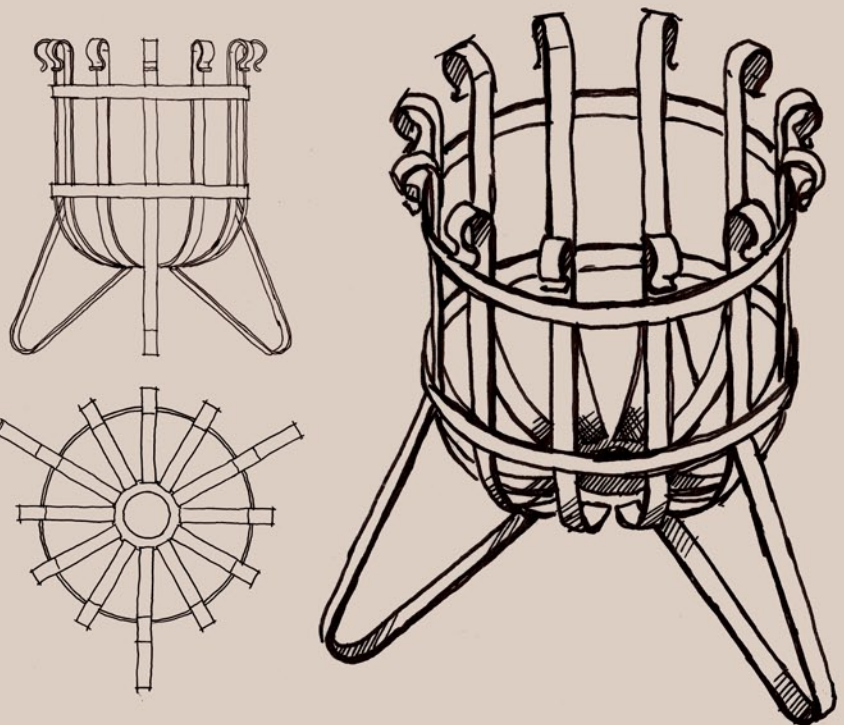

ROSTI METAL

Brazier

*Built to bring warmth and friendship
Built to share light and love
Built to last*

Specifications

LARGE

Height: 730mm
Diameter: 730mm
Mass: 17kg

Packaging Dimensions:

B = 650mm
W = 650mm
H = 750mm

SMALL

Height: 570mm
Diameter: 500mm
Mass: 12kg

Packaging Dimensions:

B = 520mm
W = 520mm
H = 600mm

The Rosti Brazier is an aesthetic urn-shaped brazier.

Proudly hand-crafted in South Africa from hot-rolled flat steel sections to ensure a durable and sturdy product, able to withstand repeated wood-lit fires and all weather elements.