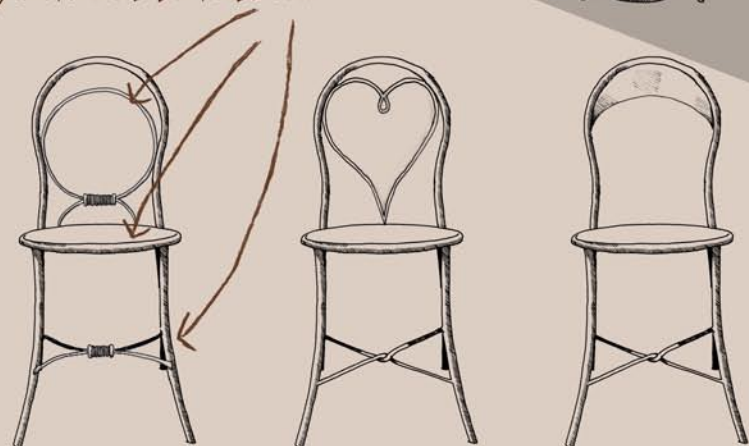

Starting from R850 incl VAT, subject to our manufacturing capabilities and minimum order quantities apply.