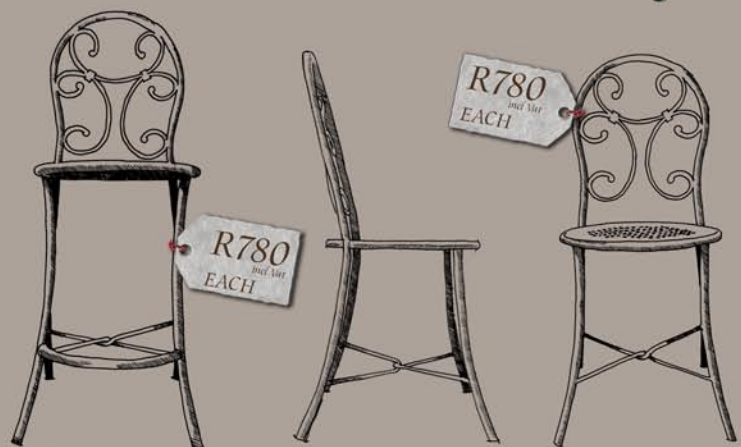

Rosti Metal

tel: 012 653 2351
cell: 083 444 8978
www.rostimetal.co.za

Bar stool

Backrest, seat & leg supports can be tailored